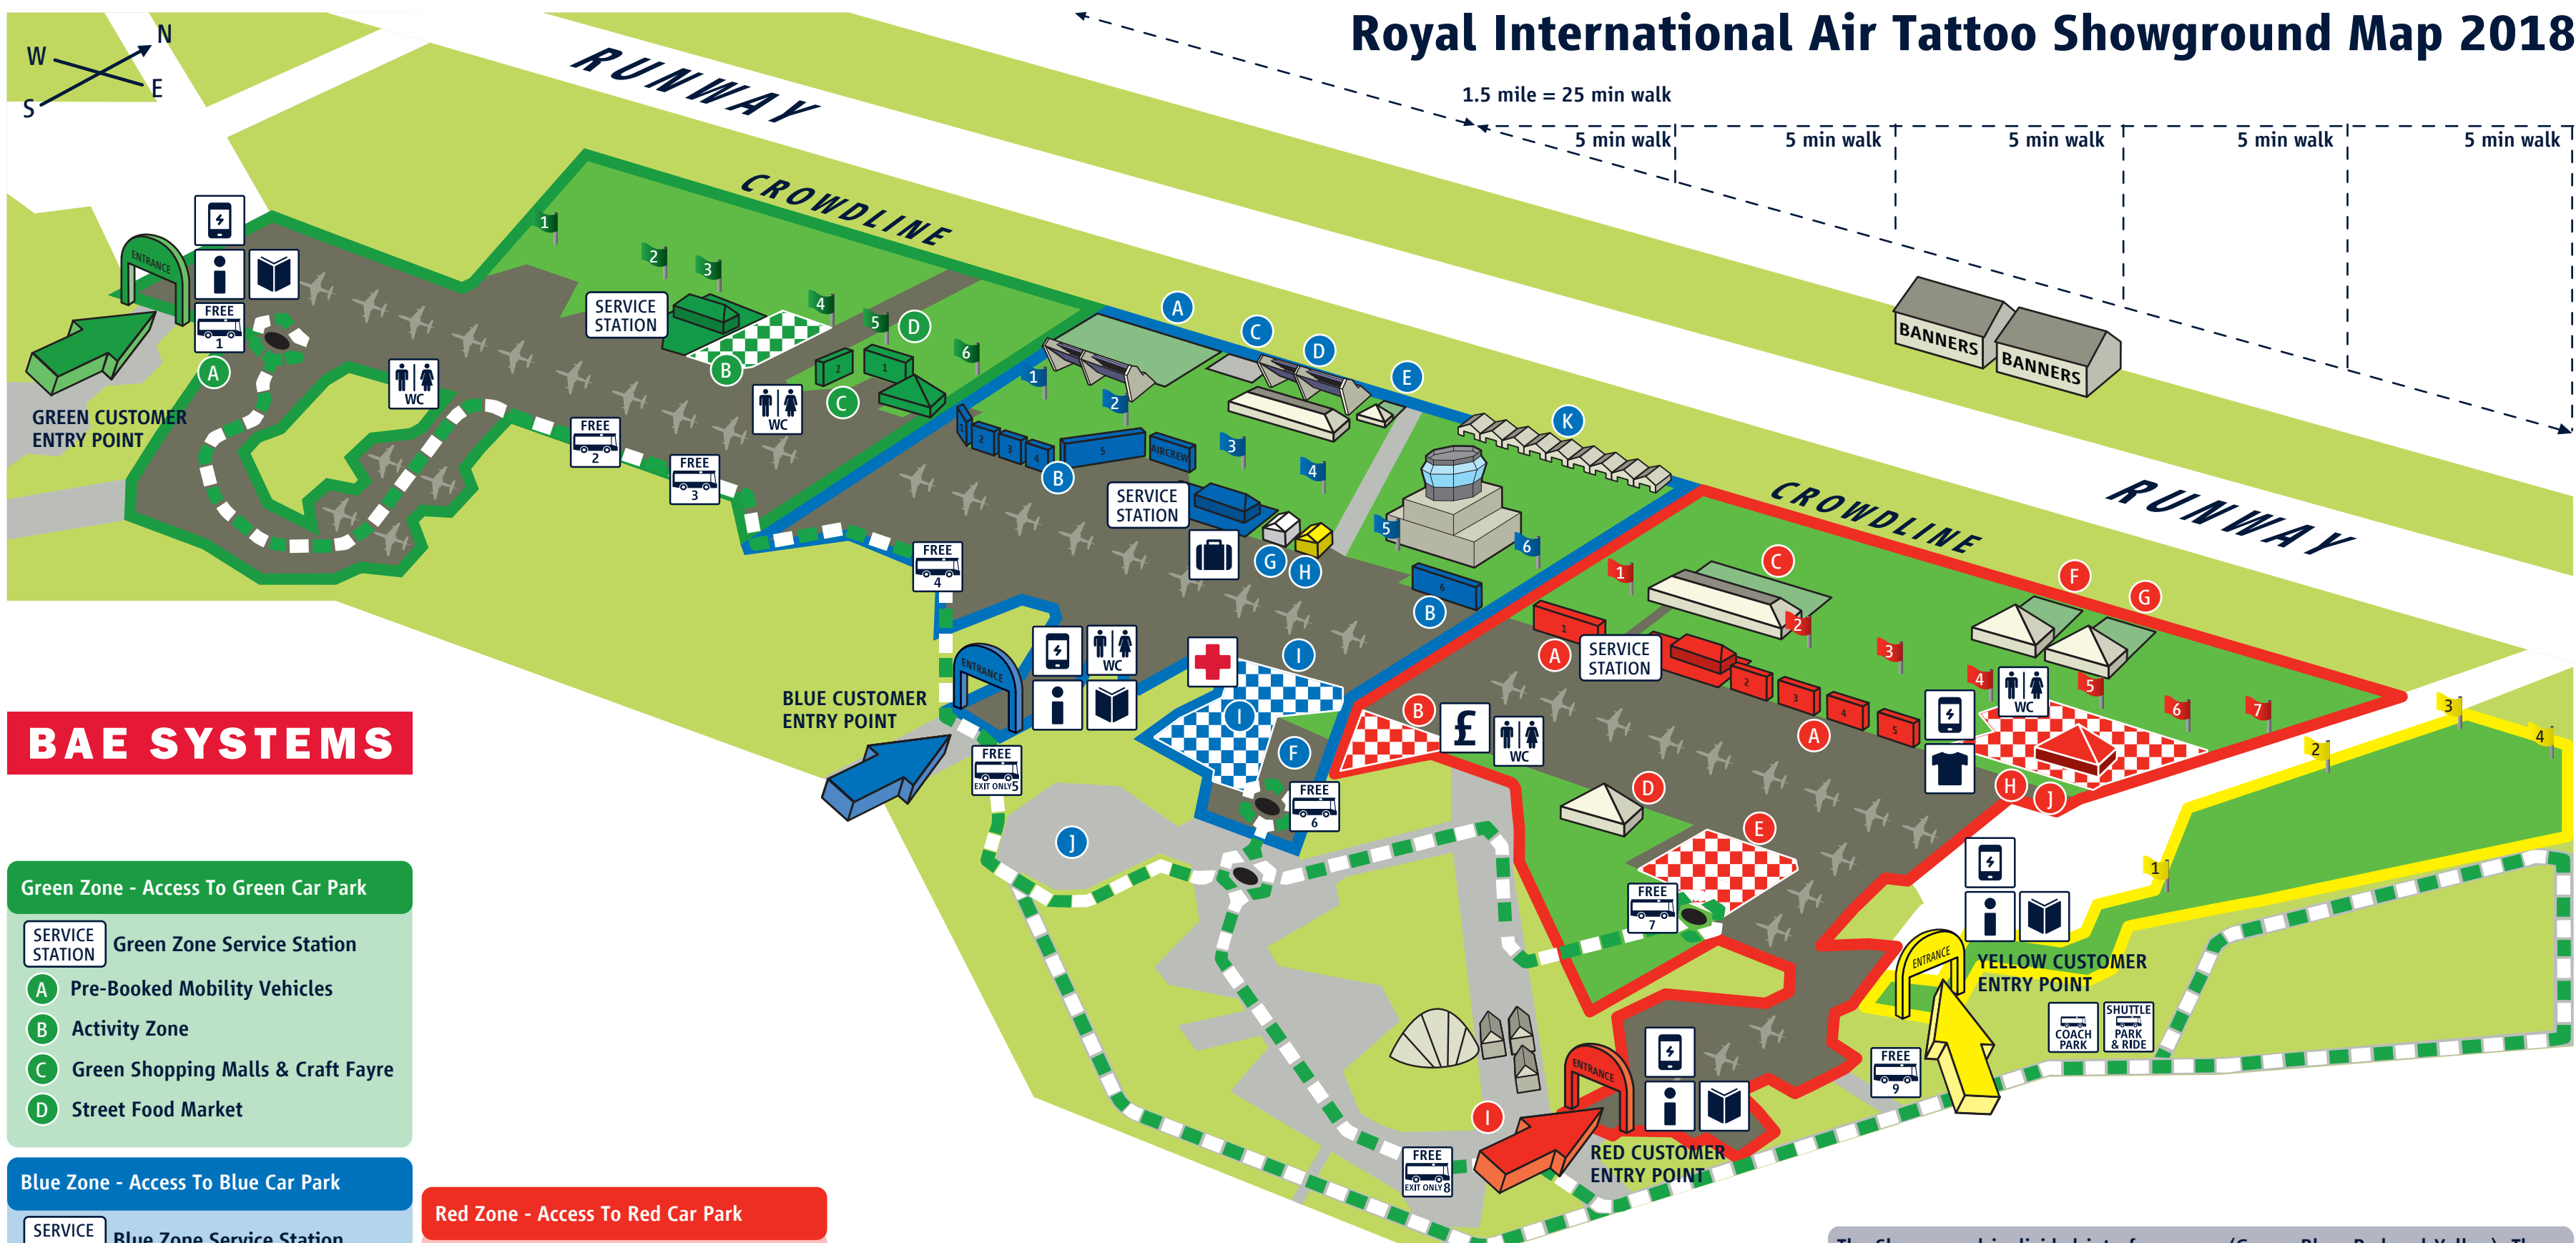

# Royal International Air Tattoo Showground Map 2018

### Other Facilities

- Drop Zone Left Luggage
- FREE Showground Bus Stop
- Swindon Shuttle Bus / Cheltenham & Glos Park & Ride Bus Drop-off / Pick up Point
- Coach Park
- Public Toilets
- First Aid Point / Police Station
- Souvenir Programmes, Aircraft Checklists
- Mobile Phone Chargers Available To Buy

The Showground is divided into four zones (Green, Blue, Red and Yellow). These four zones are clearly identified by coloured perimeter lines on the map and coloured flags along the static aircraft display taxiway. Flags are numbered and run in ascending order west to east:

- Green Zone** Flags 1-6
- Blue Zone** Flags 1-6
- Red Zone** Flags 1-7
- Yellow Zone** Flags 1-4
- Themed Zones**: Green checkered, Blue checkered, Red checkered
- Aircraft Operational Areas / No Public Access**: White
- Showground / Static Aircraft Displays Areas**: Grey
- Showground / Grass Viewing Areas**: Green
- Non Showground / Tarmac Areas**: Light Grey
- Non Showground / Grass Areas**: Light Green
- Free Showground Bus Route**: Dashed line with green and white segments